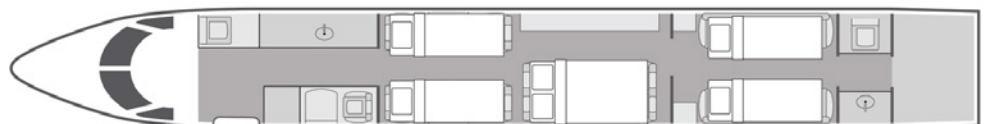

Home Base

- + Spacious interior features: forward 4-place club, mid cabin 4-place conference group, and aft dual facing 4-place divans convertible into a private stateroom
- + Comprehensive custom interior and exterior refurbishment in 2018
- + High speed JetWave 4G Wi-Fi
- + Blu-ray, DVD, and Airshow in-flight entertainment systems
- + Cabin sound system
- + Electronic window shades throughout the cabin with LED lighting
- + Forward crew area for extended range operations
- + **360 Aircraft Cabin Tour**

YOM/Year of Refurb.	2004/2018
Wi-Fi	Ka-Band High Speed
Beds	5
Lavatories	2
Baggage	226 ft ³
Cabin Height/Length/Width	6'2" x 43'11" x 7'4"
Range	6,750 NM

Sleeps up to six

flyjetedge.com

Operated by Western Air Charter Inc, DBA Jet Edge International. AOC #W6JA769L