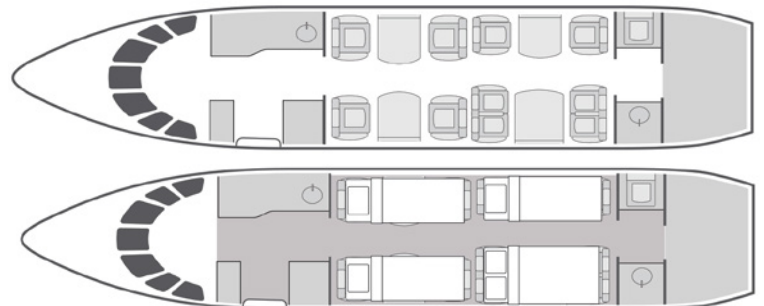

JET EDGE

818.442.0096

sales@flyjetedge.com

Falcon 2000

10

Passengers

Onboard Wi-Fi

California, USA

Home Base

- + Four-place forward club, aft cabin conference group opposite two-place club
- + 10 passenger all-leather seating refurbished in 2019
- + Equipped with complimentary domestic high-speed 4G Wi-Fi
- + Gourmet forward galley equipped with oven, microwave, and coffeemaker
- + Sleeping arrangements for up to 5 passengers
- + Domestic phone system and 110 volt power outlets
- + Airshow flight display and entertainment system including: streaming movie service, DVD player, 10-disc CD player, and dual cabin monitors
- + Full aft lavatory
- + **360 Aircraft Cabin Tour**

YOM	1998/2019
Wi-Fi	4G Domestic
Beds	4
Lavatories	1
Baggage	134 ft ³
Cabin Height/Length/Width	6'2" x 26'0" x 7'8"
Range	3,200 NM

Sleeps up to five

flyjetedge.com

Operated by Western Air Charter Inc, DBA Jet Edge International. AOC #W6JA769L