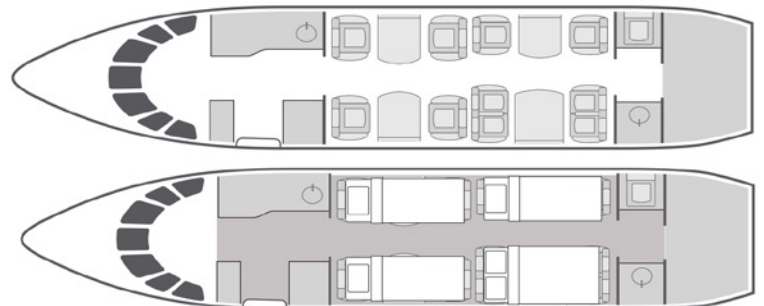

JET EDGE

818.442.0096

sales@flyjetedge.com

Falcon 2000

10
Passengers

Onboard Wi-Fi

Colorado, USA
Home Base

- + 10 passenger all-leather seating refurbished in 2018
- + Equipped with complimentary domestic Wi-Fi
- + Full aft lavatory
- + Gourmet forward galley equipped with a oven and microwave
- + Aircraft sleeps up to 5 passengers
- + Domestic Iridium Phone system and 110 volt power outlets
- + Airshow and a comprehensive entertainment system, including DVD player, CD player and dual cabin monitor

YOM	1999/2018
Wi-Fi	Domestic
Beds	4
Lavatories	1
Baggage	134 ft ³
Cabin Height/Length/Width	6'2" x 26'0" x 7'8"
Range	3,200 NM

Sleeps up to five

flyjetedge.com

Operated by Western Air Charter Inc, DBA Jet Edge International. AOC #W6JA769L