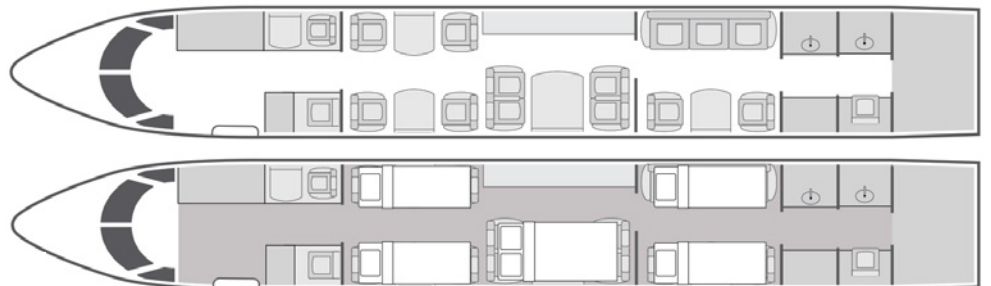

JET EDGE

818.442.0096

sales@flyjetedge.com

Gulfstream G650

13
Passengers

Onboard Wi-Fi

California, USA
Home Base

- + 13-passenger seating featuring: forward 4-place club seating, mid-cabin 4-place conference table opposite credenza with integrated retractable monitor, aft two-place club seating opposite 3 place berthable divan
- + International Wi-Fi with associated fees
- + Entertainment system with dual Blu-ray/DVD players
- + In-flight camera display with Cabinview flight info system
- + Full forward galley with microwave and high-temp oven
- + All-leather seating throughout the interior
- + Private aft stateroom with electronic door
- + Satellite phone system
- + Sleeps up to 6 passengers
- + Forward and aft lavatories
- + **360 Aircraft Cabin Tour**

YOM	2011/2013
Wi-Fi	International
Beds	5
Lavatories	2
Baggage	195 ft ³
Cabin Height/Length/Width	6'5" x 53'7" x 8'6"
Range	7,000 NM

Sleeps up to six

flyjetedge.com

Operated by Western Air Charter Inc, DBA Jet Edge International. AOC #W6JA769L