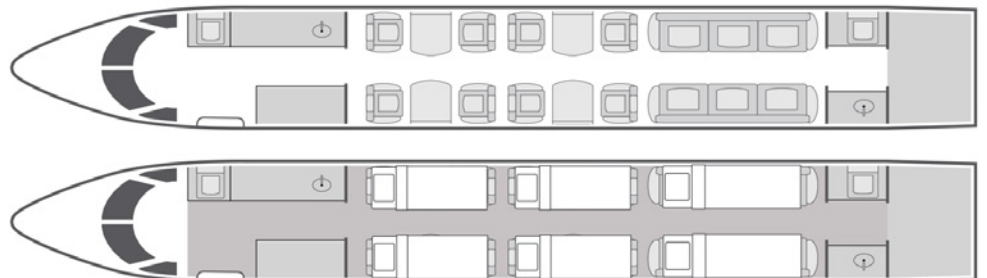

# Gulfstream GIV

14  
Passengers

  
Onboard Wi-Fi

California, USA  
Home Base

- + Comfortable 14 passenger executive seating configuration
- + Modern and contemporary 2014 refurbished exterior and interior
- + Equipped with complimentary domestic Wi-Fi
- + 2 fully enclosed private lavatories
- + Fully equipped forward gourmet galley
- + Aircraft is able to berth 5 passengers total

YOM/Year of Refurbishment	1989/2014
Wi-Fi	Domestic
Beds	6
Lavatories	2
Baggage	226 ft <sup>3</sup>
Cabin Height/Length/Width	6'2" x 45'1" x 7'4"
Range	4,200 NM

Sleeps up to six

[flyjetedge.com](http://flyjetedge.com)