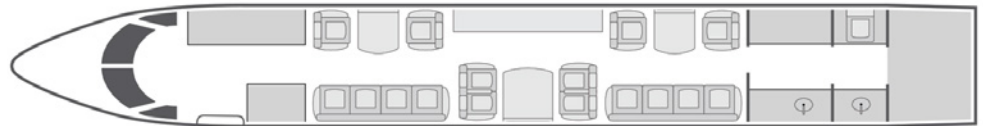

# Gulfstream GIV

16  
Passengers

  
Onboard Wi-Fi

Floating  
Home Base

- + Comfortable 16 passenger executive configuration
- + Interior refurbished in 2019
- + Equipped with complimentary domestic 3G Wi-Fi
- + Full gourmet aft galley with microwave and high-temp oven
- + In-flight entertainment system includes: Airshow, Sony DVD player, CD player, and dual cabin monitors
- + Satcom Phone system and 115 volt plug-in capability
- + Aircraft is able to berth up to 6 passengers total
- + Fully enclosed private aft lavatory

YOM	1992/2019
Wi-Fi	Domestic
Beds	5
Lavatories	1
Baggage	226 ft <sup>3</sup>
Cabin Height/Length/Width	6'2" x 45'1" x 7'4"
Range	4,200 NM

Sleeps up to six

[flyjetedge.com](http://flyjetedge.com)

Operated by Western Air Charter Inc, DBA Jet Edge International. AOC #W6JA769L