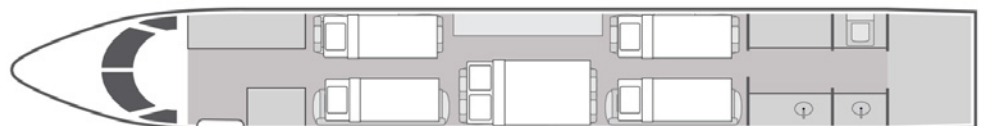

# Gulfstream GIV

16  
Passengers

  
Onboard Wi-Fi

Floating  
Home Base

- + Comfortable 16 passenger executive configuration
- + Interior refurbished in 2019
- + Equipped with complimentary domestic 3G Wi-Fi
- + Full gourmet aft galley with microwave and high-temp oven
- + In-flight entertainment system includes: Airshow, Sony DVD player, CD player, and dual cabin monitors
- + Satcom Phone system and 115 volt plug-in capability
- + Aircraft is able to berth up to 6 passengers total
- + Fully enclosed private aft lavatory

YOM	1992/2019
Wi-Fi	Domestic
Beds	5
Lavatories	1
Baggage	226 ft <sup>3</sup>
Cabin Height/Length/Width	6'2" x 45'1" x 7'4"
Range	4,200 NM

Sleeps up to six

[flyjetedge.com](http://flyjetedge.com)

Operated by Western Air Charter Inc, DBA Jet Edge International. AOC #W6JA769L