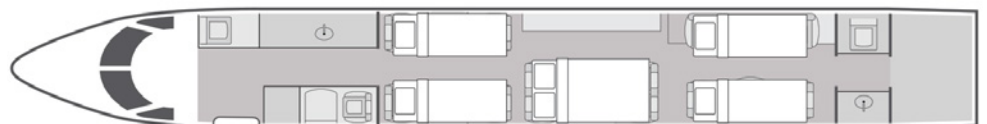

JET EDGE

818.442.0096

sales@flyjetedge.com

Gulfstream G550

14
Passengers

Onboard Wi-Fi

Florida, USA
Home Base

- + Lavish 14-passenger executive configuration equipped with a certified crew rest area
- + Cabin features: forward 4-place captain's chairs, mid cabin, 4-place conference group, aft cabin 4-place divan opposite 2-place captain's chairs with soft curtain cabin divider
- + Factory delivered 2014 aircraft with a custom 2015 interior
- + Equipped with complimentary domestic Wi-Fi and international data with associated fees
- + Surround sound entertainment system
- + Dual lavatories
- + Full service forward galley

YOM/Year of Refurb.	2014/2015
Wi-Fi	International + Domestic
Beds	5
Lavatories	2
Baggage	226 ft ³
Cabin Height/Length/Width	6'2" x 43'11" x 7'4"
Range	6,750 NM

Sleeps up to six

flyjetedge.com

Operated by Western Air Charter Inc, DBA Jet Edge International. AOC #W6JA769L