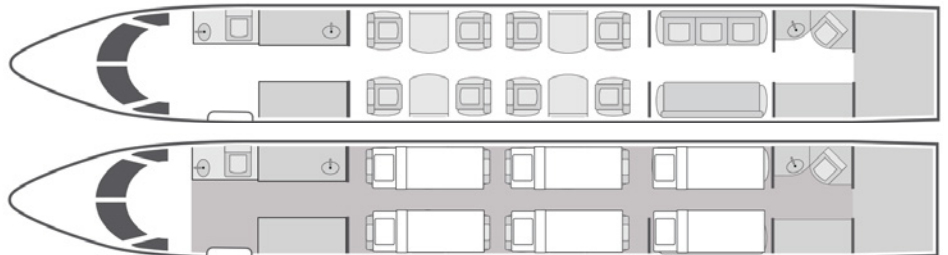

JET EDGE

818.442.0096

sales@flyjetedge.com

Global Express

10

Passengers

Onboard Wi-Fi

California, USA

Home Base

- + 10 passenger configuration with forward and mid 4 place club seating, dual aft divans
- + Equipped with international data and complimentary domestic Wi-Fi
- + Aft private stateroom with dual berthing divans for king size or full-size bedding
- + 2016 custom bespoke interior
- + Berths a total of 6 passengers
- + Two 32" HD video monitors & three 24" HD video monitors
- + HD Kaleidescape movie server with 750+ titles
- + Full-service forward galley with microwave and oven
- + Wine refrigerator and Nespresso machine
- + Full aft lavatory and forward crew lavatory
- + Apple TV

YOM/Year of Refurb.	1998/2016
Beds	6
Lavatories	2
Wi-Fi	Int'l + Domestic
Range	6,226 NM
Cabin Height	6'3"
Cabin Length	48'4"
Cabin Width	8'2"

Sleeps up to six

flyjetedge.com