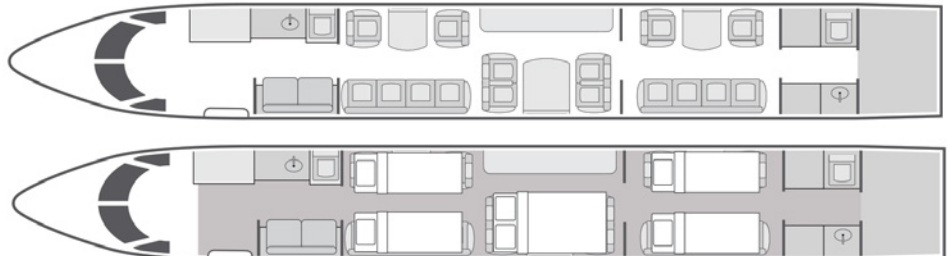

# Gulfstream GV

16

Passengers

Onboard Wi-Fi

Floating

Home Base

- + Spacious 16 passenger interior with forward 2-place club seating opposite 4-place divan, mid-cabin 4-place conference area, and aft 2-place club seating opposite 4-place divan
- + Complimentary domestic Wi-Fi
- + International Wi-Fi with associated fees
- + Entertainment system featuring multiple cabin monitors with Airshow, Blu-Ray/DVD players
- + 2018 full custom interior
- + Forward galley with microwave, oven, and espresso maker
- + Private crew area
- + Forward and aft lavatories

YOM/Year of Refurbishment	1999/2018
Wi-Fi	Domestic + International
Beds	5
Lavatories	2
Cabin Height/Length/Width	6'2" x 43'1" x 7'4"
Range	6,750 NM

Sleeps up to six

flyjetedge.com

Operated by Western Air Charter Inc, DBA Jet Edge International. AOC #W6JA769L