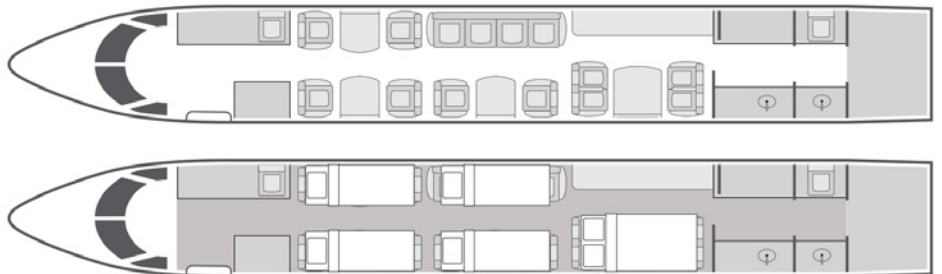

JET EDGE

818.442.0096

sales@flyjetedge.com

Gulfstream G450

14
Passengers

Onboard Wi-Fi

Nevada, USA
Home Base

- + Spacious interior features: forward four-place club, mid cabin four-place divan opposite two-place club, and aft four-place conference group
- + Complimentary domestic high-speed Gogo L5 Wi-Fi
- + DIRECTV, DVD, in-flight cameras, & Airshow 4000 in-flight entertainment systems
- + Satellite phone
- + Cabin accessible baggage compartment
- + Full-service aft galley with microwave, high-temperature oven, and coffee maker
- + Forward crew lavatory and aft passenger lavatory

YOM	2009
Wi-Fi	Domestic + International
Beds	5
Lavatories	2
Baggage	169 ft ³
Cabin Height/Length/Width	6'2" x 45'1" x 7'4"
Range	4,300 NM

Sleeps up to six

flyjetedge.com

Operated by Western Air Charter Inc, DBA Jet Edge International. AOC #W6JA769L