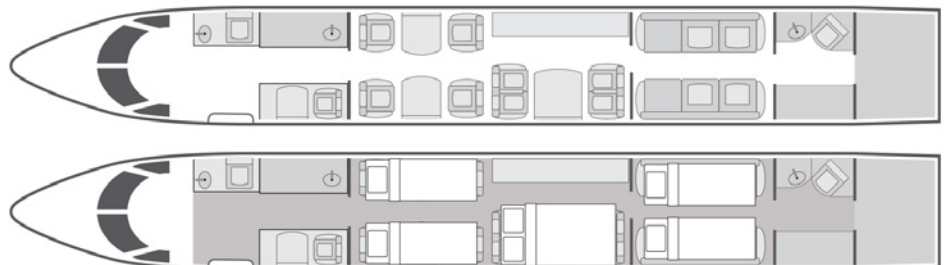

JET EDGE

818.442.0096

sales@flyjetedge.com

Global Express

12
Passengers

Onboard Wi-Fi

California, USA
Home Base

- + 12 passenger fully custom built 2018 interior featuring inlay stainless steel trim with handmade cabinetry, hand-stitched leather seats, and custom metallic exterior paint
- + Lower cabin altitude pressure for additional passenger comfort
- + Equipped with JetWave high-speed international wireless data
- + Complimentary domestic high-speed 4G Wi-Fi with streaming video
- + Touchscreen cabin controls throughout with dual AppleTVs, dual Blu-ray/DVD players
- + 42" HD mid cabin monitor & two additional 24" HD cabin bulkhead monitors
- + Cabin LED color changing enhanced atmosphere lighting
- + USB charging ports & cabin power outlets at every seat
- + Full service forward galley with microwave, high-temp oven, and Nespresso machine
- + Fully private aft lavatory & forward crew lavatory
- + Sleeps up to 6 passengers in 4-5 convertible berths
- + Aft cabin private stateroom with king or full-size berthing divans

+ 360 aircraft cabin tour

YOM/Year of Refurbishment	2003/2018
Wi-Fi	Domestic + International
Beds	5
Lavatories	2
Baggage	185ft ³
Cabin Height/Length/Width	6'3" x 48'3" x 8'2"
Range	6,226 NM

Sleeps up to six