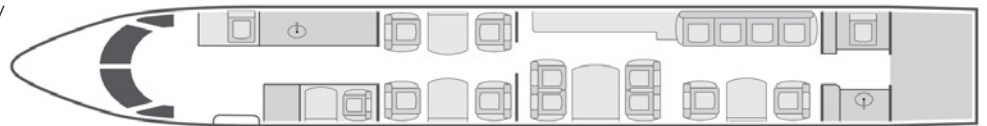

JET EDGE

818.442.0096

sales@flyjetedge.com

Gulfstream G550

14
Passengers

Onboard Wi-Fi

New York, USA
Home Base

- + Spacious interior features: forward 4-place club, mid cabin 4-place conference group, and aft 2-place club as well as 4-place divan
- + Comprehensive custom interior and 2020 exterior paint
- + High-speed international Ka-band Wi-Fi
- + LCD monitors, Blu-ray, DVD, and Airshow inflight entertainment
- + Cabin speaker and subwoofer sound system
- + Electronic window shades throughout the cabin with LED lighting
- + Forward crew area for extended range operations
- + Aft passenger and forward crew lavatory
- + Satellite phone
- + Full-service forward galley
- + Wine chiller in mid cabin

YOM/Year of Refurb.	2012/2020
Wi-Fi	Ka-Band High Speed
Beds	5
Lavatories	2
Baggage	226 ft ³
Cabin Height/Length/Width	6'2" x 43'11" x 7'4"
Range	6,750 NM

Sleeps up to six

flyjetedge.com

Operated by Western Air Charter Inc, DBA Jet Edge International. AOC #W6JA769L