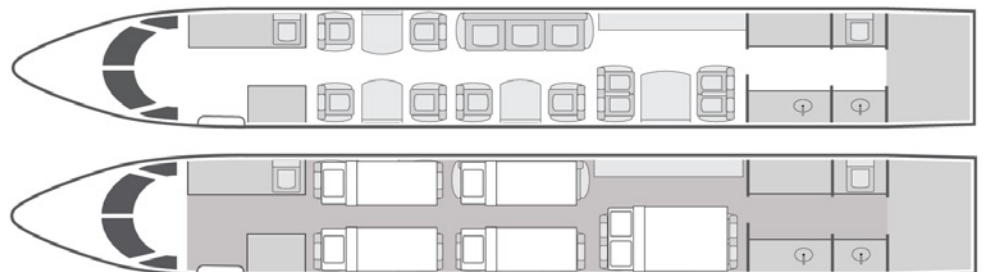

# Gulfstream GIV-SP

13  
Passengers

Onboard Wi-Fi

California, USA  
Home Base

- + Spacious 13-passenger configuration features: forward four-place club, mid-cabin three-place divan, and aft four-place conference group
- + Complimentary domestic Wi-Fi with international data available
- + Entertainment system featuring dual CD/DVD players, full speakers with equalizer, 13" side monitor, and video monitors at individual seats
- + Full-service aft galley with conventional oven, microwave oven, and dual coffeemakers

YOM/Year of Refurbishment	1999/2015
Wi-Fi	International + Domestic
Beds	5
Lavatories	2
Baggage	169 ft <sup>3</sup>
Cabin Height/Length/Width	6'2" x 45'1" x 7'4"
Range	4,200 NM

Sleeps up to six

[flyjetedge.com](http://flyjetedge.com)