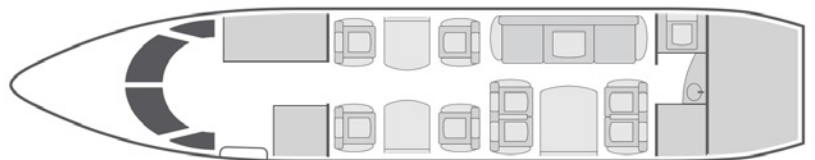

Gulfstream G200

8

Passengers

Onboard Wi-Fi

California, USA

Home Base

- + Comfortable executive seating for up to 8 passengers
- + 4 place club seating, 4 person conference group, and aft divan
- + Extensive entertainment system with cabin video monitors featuring Airshow 4000, DVD, CD players, and aerial camera view
- + Complimentary domestic Wi-Fi
- + Satellite phone service
- + Forward galley with convection microwave
- + Fully private aft lavatory

YOM/Year of Refurbishment	2008/2016
Wi-Fi	Domestic
Lavatories	1
Baggage	150 ft³
Cabin Height/Length/Width	6'3" x 25'0" x 7'2"
Range	3,400 NM