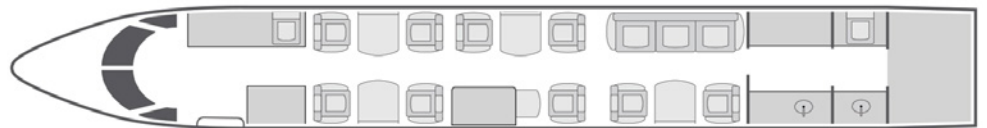

JET EDGE

818.442.0096

sales@flyjetedge.com

Gulfstream GIV-SP

12
Passengers

Onboard Wi-Fi

Floating
Home Base

- + 2020 refurbished 12 passenger interior featuring: forward club seating, mid cabin club seating opposite workstation, aft, club seating opposite 3-place divan
- + Equipped with complimentary domestic Wi-Fi
- + Fully enclosed private aft lavatory and aft galley equipped with a heating unit
- + Global Satcom phone system with fax capability and 115 volt outlets
- + Equipped with Airshow and a comprehensive entertainment system, including gaming system, DVD player, CD player, and dual cabin monitors
- + **360 aircraft cabin tour**

YOM/Year of Refurbishment	1997/2020
Wi-Fi	Domestic
Beds	5
Lavatories	2
Baggage	169 ft ³
Cabin Height/Length/Width	6'2" x 45'1" x 7'4"
Range	4,200 NM

Sleeps up to five

flyjetedge.com