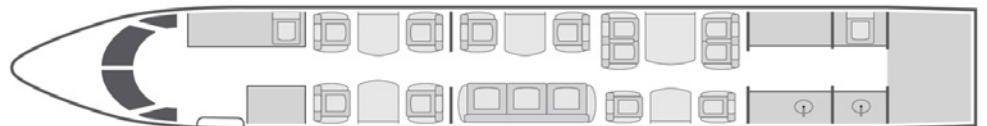

JET EDGE

818.442.0096

sales@flyjetedge.com

Gulfstream GIV-SP

15
Passengers

Onboard Wi-Fi

Floating
Home Base

- + 15 passenger seating configuration with forward four-place club seating, mid cabin divan opposite dual club seating, and aft cabin cabin four-place conference table convertible opposite dual club seats
- + Cabin features a 2020 partially refurbished interior
- + Equipped with complimentary domestic Wi-Fi
- + Video entertainment system with DVD/CD player
- + Sleeps up to 6 passengers
- + Forward galley with oven and microwave
- + **360 aircraft cabin tour**

YOM/Year of Refurbishment	1997/2020
Wi-Fi	Domestic
Beds	6
Lavatories	2
Baggage	169 ft ³
Cabin Height/Length/Width	6'2" x 45'1" x 7'4"
Range	4,200 NM

Sleeps up to seven

flyjetedge.com