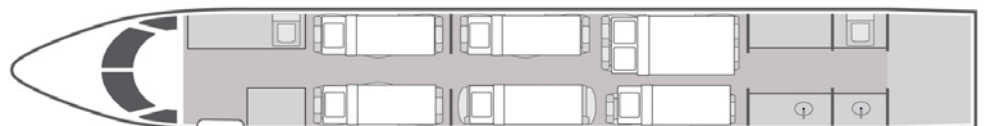

JET EDGE

818.442.0096

sales@flyjetedge.com

Gulfstream GIV-SP

15
Passengers

Onboard Wi-Fi

Floating
Home Base

- + 15 passenger seating configuration with forward four-place club seating, mid cabin divan opposite dual club seating, and aft cabin cabin four-place conference table convertible opposite dual club seats
- + Cabin features a 2020 partially refurbished interior
- + Equipped with complimentary domestic Wi-Fi
- + Video entertainment system with DVD/CD player
- + Sleeps up to 6 passengers
- + Forward galley with oven and microwave
- + **360 aircraft cabin tour**

YOM/Year of Refurbishment	1997/2020
Wi-Fi	Domestic
Beds	6
Lavatories	2
Baggage	169 ft ³
Cabin Height/Length/Width	6'2" x 45'1" x 7'4"
Range	4,200 NM

Sleeps up to seven

flyjetedge.com