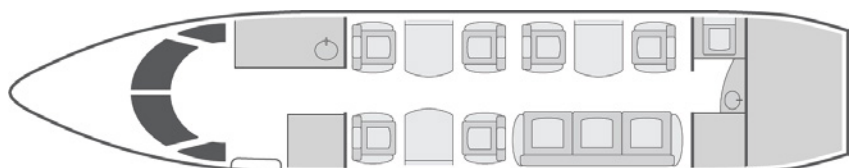

Home Base

- + Factory-delivered 2020 aircraft with all-leather seating featuring 6 club seats and aft 3-place divan
- + High speed Ka-band international Wi-Fi
- + Entertainment system features dual HD cabin monitors with digital media server in addition to Apple TV and iPad
- + Forward galley with oven, microwave, chilled storage & coffee maker
- + Gulfstream Cabin Management System
- + Wireless flight phone
- + Aft lavatory

YOM	2020
Wi-Fi	Ka-Band High Speed Int'l
Beds	4
Lavatories	1
Cabin Height/Length/Width	6'3" x 26'0" x 7'2"
Range	3,600 NM

flyjetedge.com

Operated by Jet Edge, a JEI Holdings LLC company. AOC #W6JA769L