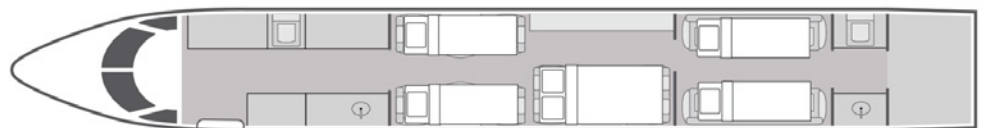

JET EDGE

818.442.0096

sales@flyjetedge.com

Gulfstream GIV-SP

15
Passengers

Onboard Wi-Fi

Floating
Home Base

- + 15 passenger seating configuration with forward four-place club seating, mid cabin cabin four-place conference table, and aft cabin with dual divans convertible into a private stateroom
- + Cabin features a 2020 refurbished interior
- + Equipped with complimentary 4G domestic Wi-Fi
- + Video entertainment system with DVD/CD player
- + Bluetooth enabled surround sound
- + In-flight camera system
- + Sleeps up to 6 passengers
- + Forward galley with oven and microwave
- + **360 Aircraft Cabin Tour**

YOM/Year of Refurbishment	2000/2020
Wi-Fi	4G Domestic
Beds	5
Lavatories	2
Baggage	169 ft ³
Cabin Height/Length/Width	6'2" x 45'1" x 7'4"
Range	4,200 NM

Sleeps up to six

flyjetedge.com

Operated by Western Air Charter Inc, DBA Jet Edge International. AOC #W6JA769L