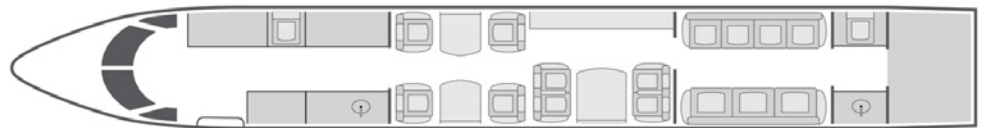

JET EDGE

818.442.0096

sales@flyjetedge.com

Gulfstream GIV-SP

15
Passengers

Onboard Wi-Fi

Floating
Home Base

- + 15 passenger seating configuration with forward four-place club seating, mid cabin cabin four-place conference table, and aft cabin with dual divans convertible into a private stateroom
- + Cabin features a 2020 refurbished interior
- + Equipped with complimentary 4G domestic Wi-Fi
- + Video entertainment system with DVD/CD player
- + Bluetooth enabled surround sound
- + In-flight camera system
- + Sleeps up to 6 passengers
- + Forward galley with oven and microwave
- + **360 Aircraft Cabin Tour**

YOM/Year of Refurbishment	2000/2020
Wi-Fi	4G Domestic
Beds	5
Lavatories	2
Baggage	169 ft ³
Cabin Height/Length/Width	6'2" x 45'1" x 7'4"
Range	4,200 NM

Sleeps up to six

flyjetedge.com

Operated by Western Air Charter Inc, DBA Jet Edge International. AOC #W6JA769L