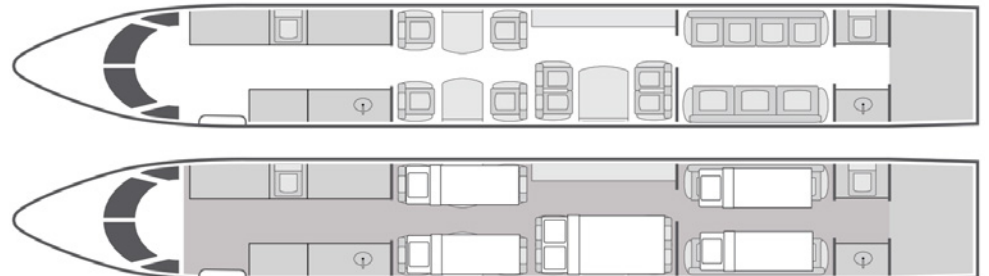

Gulfstream GIV-SP

15
Passengers

Onboard Wi-Fi

Floating
Home Base

- + 15 passenger seating configuration with forward four-place club seating, mid cabin cabin four-place conference table, and aft cabin with dual divans convertible into a private stateroom
- + Cabin features a 2020 refurbished interior
- + Equipped with complimentary domestic Wi-Fi
- + Video entertainment system with DVD/CD player
- + Bluetooth enabled surround sound
- + In-flight camera system
- + Sleeps up to 6 passengers
- + Forward galley with oven and microwave
- + **360 Aircraft Cabin Tour**

YOM/Year of Refurbishment	2000/2020
Wi-Fi	Domestic
Beds	5
Lavatories	2
Baggage	169 ft ³
Cabin Height/Length/Width	6'2" x 45'1" x 7'4"
Range	4,200 NM

Sleeps up to six

flyjetedge.com