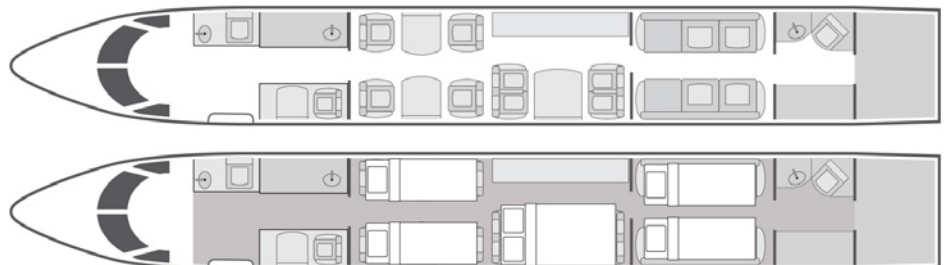

JET EDGE

818.442.0096

sales@flyjetedge.com

Global Express

12
Passengers

Onboard Wi-Fi

California, USA
Home Base

- + 12 passenger fully custom built 2018 interior featuring inlay stainless steel trim with handmade cabinetry, hand-stitched leather seats, and custom metallic exterior paint
- + Lower cabin altitude pressure for additional passenger comfort
- + Equipped with JetWave high-speed international wireless data
- + Complimentary domestic high-speed 4G Wi-Fi with streaming video
- + Touchscreen cabin controls throughout with dual AppleTVs, dual Blu-ray/DVD players
- + 42" HD mid cabin monitor & two additional 24" HD cabin bulkhead monitors
- + Cabin LED color changing enhanced atmosphere lighting
- + USB charging ports & cabin power outlets at every seat
- + Full service forward galley with microwave, high-temp oven, and Nespresso machine
- + Fully private aft lavatory & forward crew lavatory
- + Sleeps up to 6 passengers in 4-5 convertible berths
- + Aft cabin private stateroom with king or full-size berthing divans

+ 360 aircraft cabin tour

YOM/Year of Refurbishment	2003/2018
Wi-Fi	Domestic + International
Beds	5
Lavatories	2
Baggage	12 Bags
Cabin Height/Length/Width	6'3" x 48'3" x 8'2"
Range	6,226 NM

Sleeps up to six