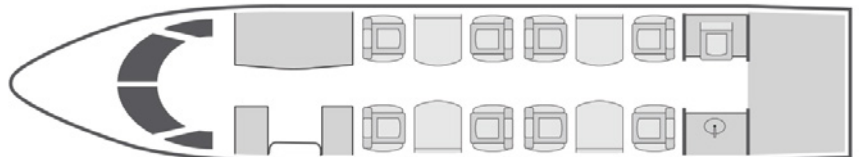

Challenger 350

8

Passengers

Onboard Wi-Fi

New Hampshire, USA

Home Base

- + 2020 aircraft featuring 8 executive all-leather seats
- + Complimentary domestic 4G Wi-Fi with mobile text and talk
- + Dual widescreen HD monitors and cabin management system controls for Blu-ray, HDMI, Bluetooth and Apple iOS screen mirroring
- + Enhanced sound insulation and active cabin noise reduction system
- + Forward galley with microwave and coffee machine
- + LED cabin lighting
- + **360 aircraft cabin tour**

YOM	2020
Wi-Fi	High Speed Domestic
Lavatories	1
Cabin Height/Length/Width	6'1" x 25'2" x 7'2"
Range	3,300 NM