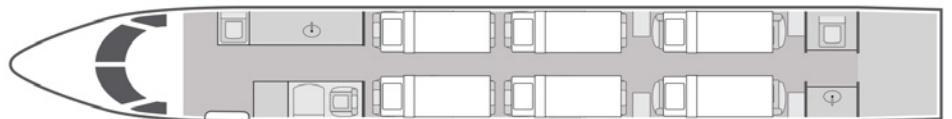

Home Base

- + Spacious 16-passenger full custom interior with LED cabin lighting
- + Forward 4-place club seating, mid-cabin 4-place club seating, dual aft 4-place divans
- + Domestic and international Wi-Fi connectivity
- + Entertainment system featuring dual HD cabin monitors with Airshow 4000, Blu-Ray/DVD players, Apple TV connectivity, Gogo Vision streaming movies, & flight-view camera system
- + Full-service forward galley with microwave oven, digital high-temp convection oven, wine storage, and coffee maker
- + Satellite phone service and Gogo Text & Talk
- + Forward crew rest area
- + Dual forward and aft lavatories
- + **360 Aircraft Cabin Tour**

YOM/Year of Refurbishment	2005/2018
Wi-Fi	Domestic + International
Beds	6
Lavatories	2
Cabin Height/Length/Width	6'2" x 43'11" x 7'4"
Range	6,750 NM

Sleeps up to six

Operated by Western Air Charter Inc, DBA Jet Edge International. AOC #W6JA769L