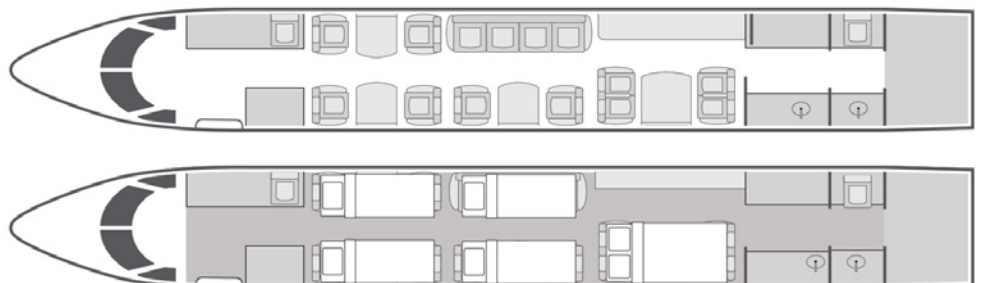

JET EDGE

818.442.0096

sales@flyjetedge.com

Gulfstream G450

14
Passengers

Onboard Wi-Fi

Floating
Home Base

- + 14 passenger seating with forward four-place club seating, mid-cabin four-place divan opposite two-place club seating, and aft cabin four-place conference table
- + Equipped with complimentary domestic 4G Wi-Fi
- + International Wi-Fi available
- + Entertainment system with Blu-ray/DVD player
- + Airshow with cabin monitors
- + Full aft galley with oven and microwave
- + Satellite phone system
- + Sleeps up to 6 passengers
- + Forward and aft lavatories
- + **360 Aircraft Cabin Tour**

YOM	2007
Wi-Fi	High Speed Domestic, International
Beds	5
Lavatories	2
Cabin Height/Length/Width	6'2" x 45'1" x 7'4"
Range	4,300 NM

Sleeps up to six

Operated by Western Air Charter Inc, DBA Jet Edge International. AOC #W6JA769L