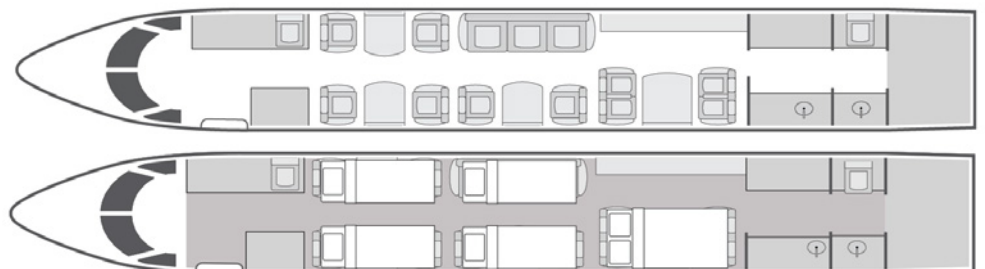

# Gulfstream GIV-SP

13  
Passengers

Onboard Wi-Fi

New York, USA  
Home Base

- + Comfortable 13 passenger executive seating configuration
- + Entertainment system with DVD/CD player and personal controls
- + Airshow with multiple bulkhead monitors
- + Satellite phone system
- + Berths up to 6 passengers
- + Equipped with complimentary domestic Wi-Fi
- + 2 fully enclosed private lavatories
- + Full aft galley with oven and microwave

YOM/Year of Refurbishment	2001/2011
Wi-Fi	Domestic
Beds	5
Lavatories	2
Cabin Height/Length/Width	6'2" x 45'1" x 7'4"
Range	4,200 NM

Sleeps up to six

flyjetedge.com

Operated by Western Air Charter Inc, DBA Jet Edge International. AOC #W6JA769L