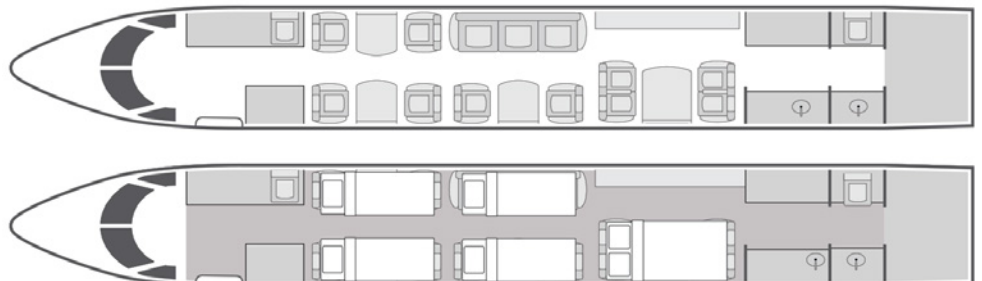

JET EDGE

818.442.0096

sales@flyjetedge.com

Gulfstream G400

13
Passengers

Onboard Wi-Fi

California
Home Base

- + Forward four-place club seating, mid-cabin three-place divan opposite two-place club seating, and aft cabin four-place conference table
- + 2016 interior with all-leather seating for 13 passengers
- + Equipped with complimentary domestic 4G Wi-Fi with Gogo Vision streaming video
- + Entertainment system with DVD/CD player
- + Satellite phone system
- + Airshow with individual and cabin monitor
- + Full aft galley with oven and microwave
- + Sleeps up to 6 passengers
- + Forward and aft lavatories

YOM/Year of Refurbishment	1999/2016
Wi-Fi	4G Domestic
Beds	5
Lavatories	2
Cabin Height/Length/Width	6'2" x 45'1" x 7'4"
Range	4,200 NM

Sleeps up to six

Operated by Western Air Charter Inc, DBA Jet Edge International. AOC #W6JA769L