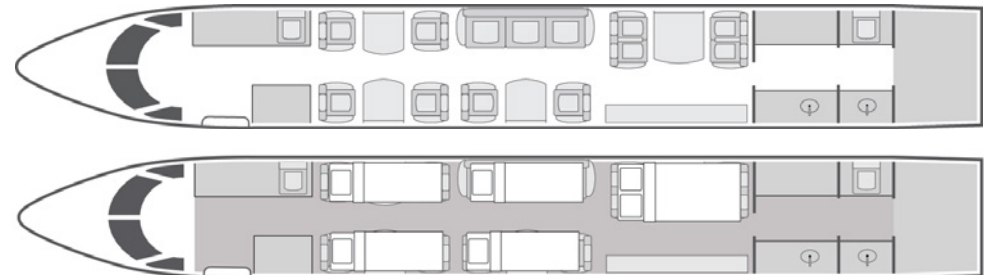

# Gulfstream GIV-SP

13  
Passengers

  
Onboard Wi-Fi

New York, USA  
Home Base

- + Comfortable 13 passenger executive seating configuration
- + Entertainment system with DVD/CD player and personal controls
- + Interior and exterior refurbished in 2016
- + Airshow with multiple bulkhead monitors
- + Satellite phone system
- + Berths up to 6 passengers
- + Equipped with domestic Wi-Fi
- + Fully enclosed private aft lavatory
- + Full aft galley with oven and microwave

YOM/Year of Refurbishment	1994/2016
Wi-Fi	Domestic
Beds	5
Lavatories	2
Cabin Height/Length/Width	6'2" x 45'1" x 7'4"
Range	4,200 NM

Sleeps up to six

Operated by Western Air Charter Inc, DBA Jet Edge International. AOC #W6JA769L