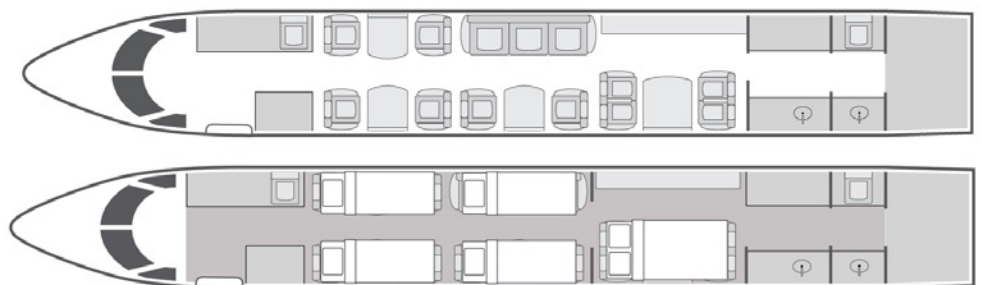

JET EDGE

818.442.0096

sales@flyjetedge.com

Gulfstream GIV-SP

13
Passengers

Onboard Wi-Fi

California, USA
Home Base

- + Spacious 13-passenger configuration features: forward four-place club, mid-cabin three-place divan, and aft four-place conference group
- + Complimentary domestic Wi-Fi with international data available
- + Entertainment system featuring dual CD/DVD players, full speakers with equalizer, 13" side monitor, and video monitors at individual seats
- + Full-service aft galley with conventional oven, microwave oven, and dual coffeemakers

YOM/Year of Refurbishment	1999/2015
Wi-Fi	International + Domestic
Beds	5
Lavatories	2
Cabin Height/Length/Width	6'2" x 45'1" x 7'4"
Range	4,200 NM

Sleeps up to six

Operated by Western Air Charter Inc, DBA Jet Edge International. AOC #W6JA769L