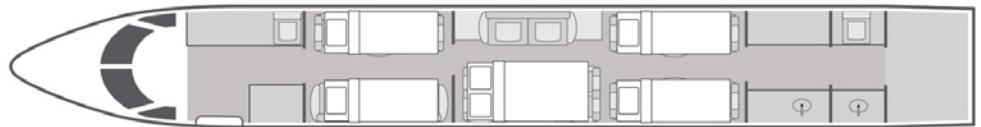

# Gulfstream GIV-SP

15  
Passengers

Onboard Wi-Fi

South Carolina  
Home Base

- + 15 passenger seating configuration refurbished in 2015
- + Complimentary domestic Wi-Fi
- + Dual forward and aft lavatories
- + Gourmet aft galley equipped with a heating unit
- + Sleeps up to 5 passengers
- + Equipped with Airshow and a comprehensive entertainment system, including DVD player, CD player, 6 monitors, and Apple TV

YOM/Year of Refurbishment	1992/2015
Wi-Fi	Domestic
Beds	5
Lavatories	2
Cabin Height/Length/Width	6'2" x 45'1" x 7'4"
Range	4,200 NM

Sleeps up to five

Operated by Western Air Charter Inc, DBA Jet Edge International. AOC #W6JA769L