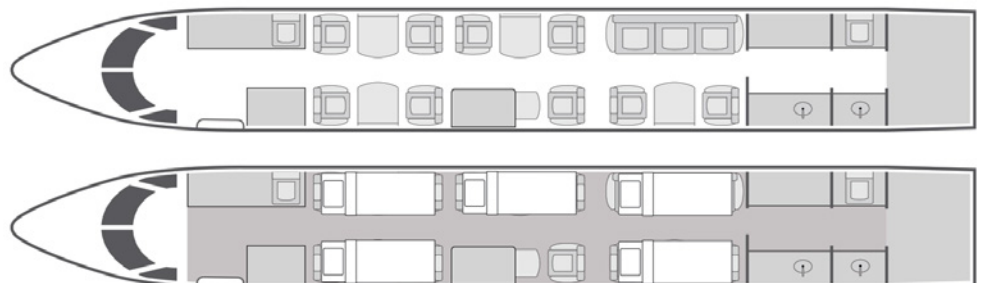

# Gulfstream GIV-SP

12  
Passengers

Onboard Wi-Fi

Floating  
Home Base

- + 2018 refurbished interior and exterior
- + Comfortable 12 passenger executive seating configuration
- + Equipped with complimentary domestic Wi-Fi
- + Fully enclosed private aft lavatory and gourmet aft galley equipped with a heating unit
- + Aircraft is able to berth 6 passengers total
- + Global Satcom Phone system with fax capability and 115 volt plug-in capability
- + Equipped with Airshow and a comprehensive entertainment system, including gaming system, DVD player, CD player, and dual cabin monitors

+ **Virtual aircraft cabin tour**

YOM/Year of Refurbishment	1997/2018
Wi-Fi	Domestic
Beds	5
Lavatories	2
Cabin Height/Length/Width	6'2" x 45'1" x 7'4"
Range	4,200 NM

Sleeps up to six

Operated by Western Air Charter Inc, DBA Jet Edge International. AOC #W6JA769L