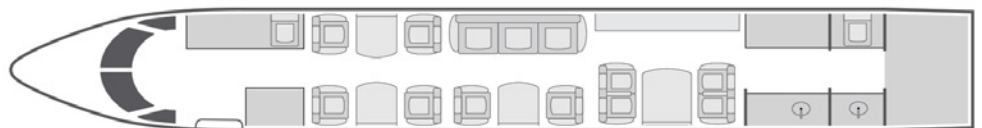

JET EDGE

818.442.0096

sales@flyjetedge.com

Gulfstream GIV-SP

13
Passengers

Onboard Wi-Fi

Floating
Home Base

- + Comfortable 13-passenger executive seating configuration
- + Entertainment system with CD/DVD player and iPod docking station
- + Equipped with complimentary domestic L5 high-speed 4G Wi-Fi with text & talk and streaming video
- + International Wi-Fi available with associated fees
- + Interior and exterior refurbished in 2016
- + Fully enclosed private aft lavatory and forward crew lavatory
- + Airshow with cabin monitors
- + Satellite phone system
- + Sleeps up to 6 passengers

YOM/Year of Refurbishment	1999/2016
Wi-Fi	International/4G Domestic
Beds	5
Lavatories	2
Cabin Height/Length/Width	6'2" x 45'1" x 7'4"
Range	4,200 NM

Sleeps up to six

Operated by Western Air Charter Inc, DBA Jet Edge International. AOC #W6JA769L