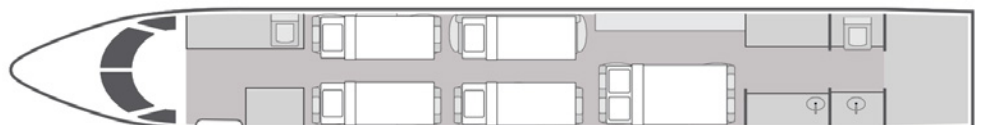

JET EDGE

818.442.0096

sales@flyjetedge.com

Gulfstream GIV-SP

13
Passengers

Onboard Wi-Fi

Floating
Home Base

- + Comfortable 13-passenger executive seating configuration
- + Entertainment system with CD/DVD player and iPod docking station
- + Equipped with complimentary domestic L5 high-speed 4G Wi-Fi with text & talk and streaming video
- + International Wi-Fi available with associated fees
- + Interior and exterior refurbished in 2016
- + Fully enclosed private aft lavatory and forward crew lavatory
- + Airshow with cabin monitors
- + Satellite phone system
- + Sleeps up to 6 passengers

YOM/Year of Refurbishment	1999/2016
Wi-Fi	International/4G Domestic
Beds	5
Lavatories	2
Cabin Height/Length/Width	6'2" x 45'1" x 7'4"
Range	4,200 NM

Sleeps up to six

Operated by Western Air Charter Inc, DBA Jet Edge International. AOC #W6JA769L