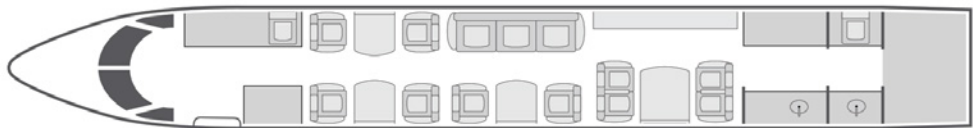

JET EDGE

818.442.0096

sales@flyjetedge.com

Gulfstream GIV-SP

13
Passengers

Onboard Wi-Fi

Floating
Home Base

- + 13 passenger executive seating configuration with a 2016 refurbished interior
- + Complimentary domestic Wi-Fi
- + Entertainment system with DVD/CD player and personal controls
- + Airshow with multiple bulkhead monitors
- + Satellite phone system
- + Equipped with forward and aft lavatories
- + Full aft galley with oven and microwave

YOM/Year of Refurbishment	1998/2016
Wi-Fi	Domestic
Beds	5
Lavatories	2
Cabin Height/Length/Width	6'2" x 45'1" x 7'4"
Range	4,200 NM

Sleeps up to six

Operated by Western Air Charter Inc, DBA Jet Edge International. AOC #W6JA769L