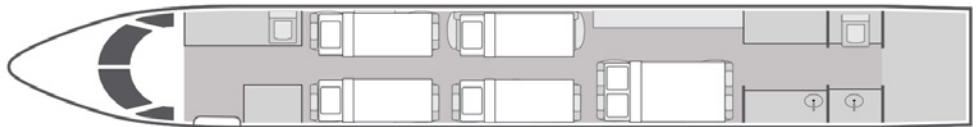

JET EDGE

818.442.0096

sales@flyjetedge.com

Gulfstream GIV-SP

13
Passengers

Onboard Wi-Fi

Floating
Home Base

- + 13 passenger executive seating configuration with a 2016 refurbished interior
- + Complimentary domestic Wi-Fi
- + Entertainment system with DVD/CD player and personal controls
- + Airshow with multiple bulkhead monitors
- + Satellite phone system
- + Equipped with forward and aft lavatories
- + Full aft galley with oven and microwave

YOM/Year of Refurbishment	1998/2016
Wi-Fi	Domestic
Beds	5
Lavatories	2
Cabin Height/Length/Width	6'2" x 45'1" x 7'4"
Range	4,200 NM

Sleeps up to six

Operated by Western Air Charter Inc, DBA Jet Edge International. AOC #W6JA769L