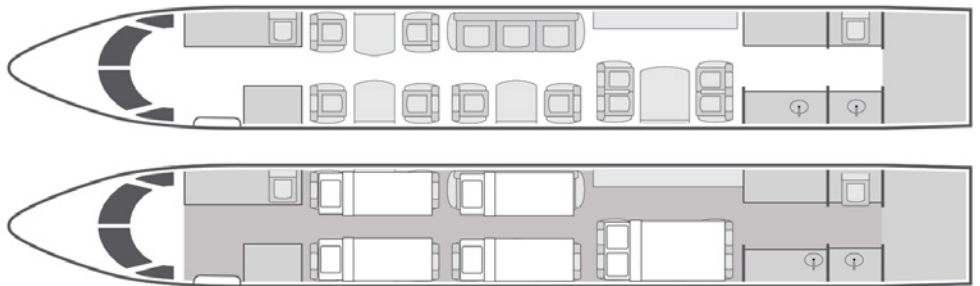

JET EDGE

818.442.0096

sales@flyjetedge.com

Gulfstream GIV-SP

13
Passengers

Onboard Wi-Fi

Floating
Home Base

- + 13-passenger seating with forward 4-place club seating, mid-cabin 3-place divan opposite 2-place club seating, and aft cabin 4-place conference table
- + 2016 upgraded interior
- + Equipped with complimentary domestic Wi-Fi
- + International Wi-Fi with associated fees
- + Entertainment system with DVD/CD player
- + Airshow with cabin monitors
- + Full aft galley with microwave and over

YOM/Year of Refurbishment	2002/2016
Wi-Fi	Domestic
Beds	5
Lavatories	2
Cabin Height/Length/Width	6'2" x 45'1" x 7'4"
Range	4,200 NM

Sleeps up to six

Operated by Western Air Charter Inc, DBA Jet Edge International. AOC #W6JA769L