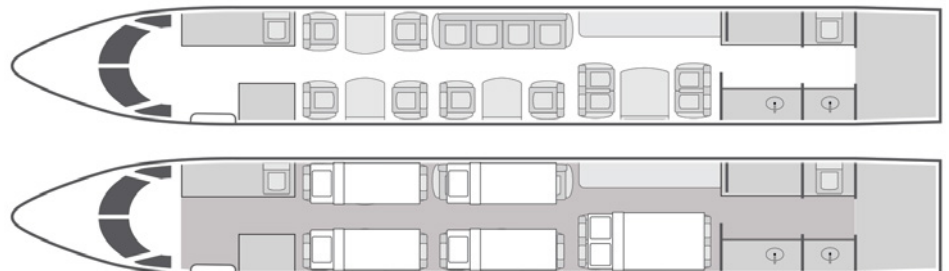

JET EDGE

818.442.0096

sales@flyjetedge.com

Gulfstream G450

14
Passengers

Onboard Wi-Fi

California, USA

Home Base

- + Spacious interior features: forward 4-place club, mid cabin 4-place divan opposite 2-place club, and aft 4-place conference group
- + Interior and exterior refurbished in 2019
- + Complimentary high-speed 4G domestic Wi-Fi
- + International Wi-Fi available
- + Blu-ray/DVD, Airshow in-flight entertainment systems
- + Full-service galley with microwave, high-temperature oven, and coffee maker
- + Forward crew lavatory and aft passenger lavatory
- + Satellite phone

YOM/Year of Refurbishment	2008/2019
Wi-Fi	Domestic + International
Beds	5
Lavatories	2
Cabin Height/Length/Width	6'2" x 45'1" x 7'4"
Range	4,300 NM

Sleeps up to six

Operated by Western Air Charter Inc, DBA Jet Edge International. AOC #W6JA769L