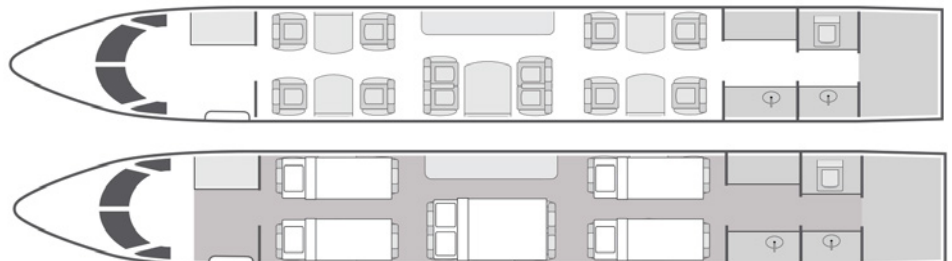

# Gulfstream GV

12  
Passengers

  
Onboard Wi-Fi

Floating  
Home Base

- + Spacious 12 passenger interior with forward 4-place club seating, mid-cabin 4-place conference area, and aft 4-place club seating
- + Complimentary domestic Wi-Fi
- + Entertainment system featuring dual HD cabin monitors with Airshow 4000, DVD players, and flight-view camera system
- + Full service aft galley with microwave oven, digital high-temperature convection oven, wine storage
- + Custom 2013 upgraded interior
- + 110V electrical outlets at every seat
- + Satellite phone service
- + Aft lavatory

YOM/Year of Refurbishment	2001/2013
Wi-Fi	Domestic + International
Beds	5
Lavatories	2
Cabin Height/Length/Width	6'2" x 43'11" x 7'4"
Range	6,400 NM

Sleeps up to six

flyjetedge.com

Operated by Western Air Charter Inc, DBA Jet Edge International. AOC #W6JA769L