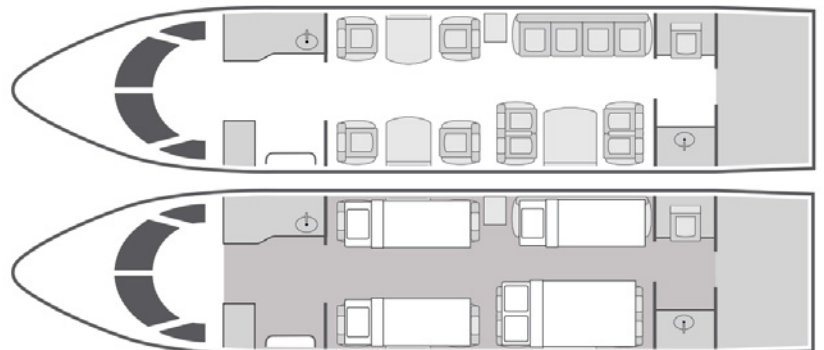

# Challenger 604

12  
Passengers

Onboard Wi-Fi

Florida, USA  
Home Base

- + 2019 interior with 4 forward club seats, aft 4-place conference group and 4-place divan
- + Complimentary domestic Wi-Fi
- + Dual 20" cabin monitors with DVD and Airshow
- + Forward galley with oven, microwave, and coffee maker
- + Aft lavatory

YOM/Year of Refurbishment	2002/2019
Wi-Fi	Domestic
Beds	4
Lavatories	1
Cabin Height/Length/Width	6'1" x 28'4" x 8'2"
Range	4,000 NM

Sleeps up to five

flyjetedge.com

Operated by JetSelect LLC, a Jet Edge family of companies. AOC #U5QA550L