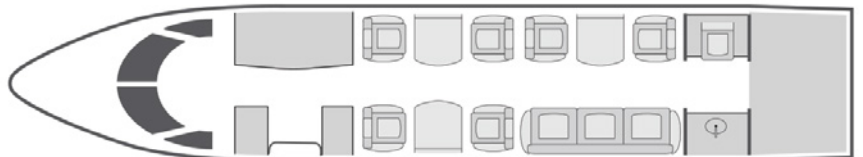

Challenger 300

9

Passengers

Onboard Wi-Fi

Georgia

Home Base

- + Bright interior featuring 6 executive seats and aft 3-place divan
- + Complimentary domestic Wi-Fi
- + Dual cabin monitors with DVD and Airshow
- + Flight phone
- + LED cabin lighting
- + Forward galley with microwave and coffee maker
- + Enclosed aft lavatory
- + Cabin accessible cargo compartment
- + **360 Aircraft Cabin Tour**

YOM	2005
Wi-Fi	Domestic
Lavatories	1
Cabin Height/Length/Width	6'1" x 25'2" x 7'2"
Range	3,300 NM