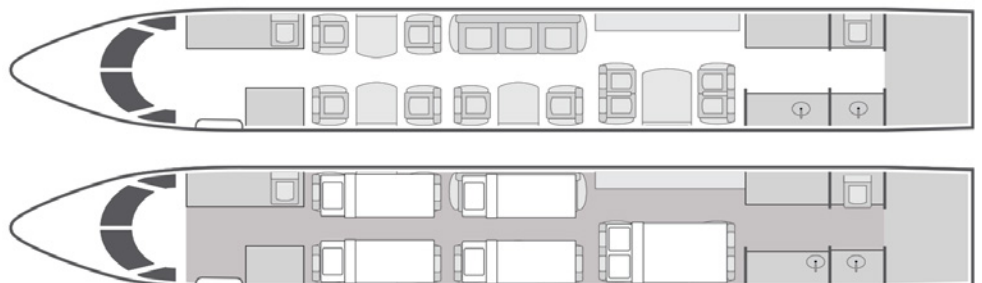

JET EDGE

818.442.0096

sales@flyjetedge.com

Gulfstream GIV-SP

13
Passengers

Onboard Wi-Fi

Floating
Home Base

- + 13 passenger seating with forward four-place club seating, mid-cabin three-place divan opposite two-place club seating, and aft cabin four-place conference table
- + 2020 refurbished interior with quilted leather seating
- + Equipped with complimentary domestic Wi-Fi
- + Bluetooth enabled surround sound
- + Entertainment system with DVD/CD player
- + Airshow with cabin monitor
- + Full aft galley with oven and microwave
- + Satellite phone system
- + Sleeps up to 6 passengers
- + Forward and aft lavatories

YOM/Year of Refurbishment	2000/2020
Wi-Fi	Domestic
Beds	5
Lavatories	2
Cabin Height/Length/Width	6'2" x 45'1" x 7'4"
Range	4,200 NM

Sleeps up to six

Operated by Western Air Charter Inc, DBA Jet Edge International. AOC #W6JA769L