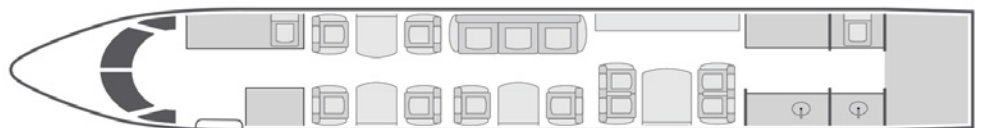

JET EDGE

818.442.0096

sales@flyjetedge.com

Gulfstream GIV-SP

13
Passengers

Onboard Wi-Fi

Floating
Home Base

- + 13 passenger seating with forward four-place club seating, mid-cabin three-place divan opposite two-place club seating, and aft cabin four-place conference table
- + 2020 refurbished interior with quilted leather seating
- + Equipped with complimentary domestic Wi-Fi
- + Bluetooth enabled surround sound
- + Entertainment system with DVD/CD player
- + Airshow with cabin monitor
- + Full aft galley with oven and microwave
- + Satellite phone system
- + Sleeps up to 6 passengers
- + Forward and aft lavatories

YOM/Year of Refurbishment	2000/2020
Wi-Fi	Domestic
Beds	5
Lavatories	2
Cabin Height/Length/Width	6'2" x 45'1" x 7'4"
Range	4,200 NM

Sleeps up to six

Operated by Western Air Charter Inc, DBA Jet Edge International. AOC #W6JA769L