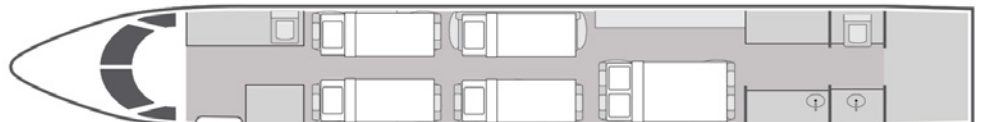

JET EDGE

818.442.0096

sales@flyjetedge.com

Gulfstream GIV-SP

13
Passengers

Onboard Wi-Fi

Floating
Home Base

- + 13 passenger seating with forward four-place club seating, mid-cabin three-place divan opposite two-place club seating, and aft cabin four-place conference table
- + 2020 refurbished interior with quilted leather seating
- + Equipped with complimentary domestic Wi-Fi
- + Bluetooth enabled surround sound
- + Entertainment system with DVD/CD player
- + Airshow with cabin monitor
- + Full aft galley with oven and microwave
- + Satellite phone system
- + Sleeps up to 6 passengers
- + Forward and aft lavatories

YOM/Year of Refurbishment	2000/2020
Wi-Fi	Domestic
Beds	5
Lavatories	2
Cabin Height/Length/Width	6'2" x 45'1" x 7'4"
Range	4,200 NM

Sleeps up to six

Operated by Western Air Charter Inc, DBA Jet Edge International. AOC #W6JA769L