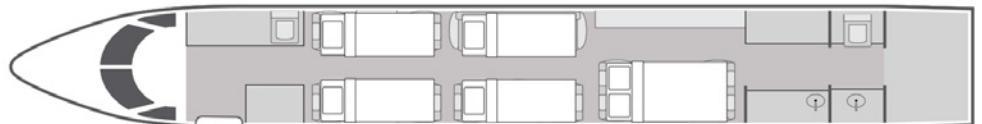

JET EDGE

818.442.0096

sales@flyjetedge.com

Gulfstream GIV-SP

13
Passengers

Onboard Wi-Fi

Floating
Home Base

- + 13 passenger seating with forward four-place club seating, mid-cabin three-place divan opposite two-place club seating, and aft cabin four-place conference table
- + 2020 refurbished interior with quilted leather seating
- + Equipped with complimentary domestic Wi-Fi
- + Entertainment system with DVD/CD player
- + Airshow with cabin monitor
- + Full aft galley with oven and microwave
- + Satellite phone system
- + Sleeps up to 6 passengers
- + Forward and aft lavatories

YOM/Year of Refurbishment	2001/2020
Wi-Fi	Domestic
Beds	5
Lavatories	2
Cabin Height/Length/Width	6'2" x 45'1" x 7'4"
Range	4,200 NM

Sleeps up to six

Operated by Western Air Charter Inc, DBA Jet Edge International. AOC #W6JA769L