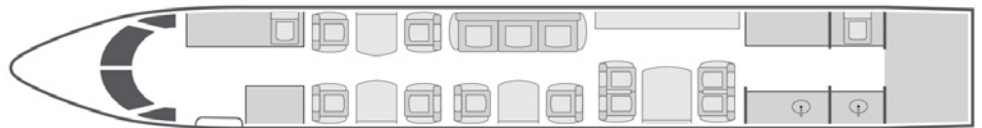

JET EDGE

818.442.0096

sales@flyjetedge.com

Gulfstream GIV-SP

13
Passengers

Onboard Wi-Fi

Floating
Home Base

- + 13 passenger seating with forward four-place club seating, mid-cabin three-place divan opposite two-place club seating, and aft cabin four-place conference table
- + 2020 refurbished interior with quilted leather seating
- + Equipped with complimentary domestic Wi-Fi
- + Entertainment system with DVD/CD player
- + Airshow with cabin monitor
- + Full aft galley with oven and microwave
- + Satellite phone system
- + Sleeps up to 6 passengers
- + Forward and aft lavatories

YOM/Year of Refurbishment	2001/2020
Wi-Fi	Domestic
Beds	5
Lavatories	2
Cabin Height/Length/Width	6'2" x 45'1" x 7'4"
Range	4,200 NM

Sleeps up to six

Operated by Western Air Charter Inc, DBA Jet Edge International. AOC #W6JA769L