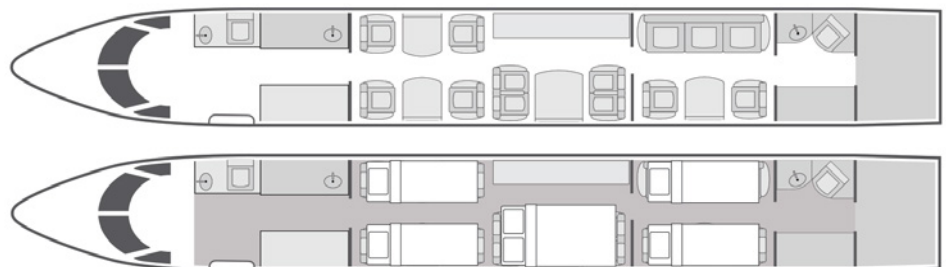

# Global 5000

12  
Passengers

  
Onboard Wi-Fi

Missouri, USA  
Home Base

- + Interior featuring 6 executive seats and aft 3-place divan
- + 2017 interior with leather captain's chairs
- + Complimentary domestic Wi-Fi
- + Dual 15" monitors with DVD and Airshow
- + Flight phone
- + MedAir emergency medical kit
- + Forward galley with microwave
- + **360 Aircraft Cabin Tour**

YOM	2017
Wi-Fi	Domestic + International
Beds	5
Lavatories	2
Cabin Height/Length/Width	6'2" x 40'9" x 7'11"
Range	5,900 NM

Sleeps up to six

Operated by JetSelect LLC, a Jet Edge family of companies. AOC #U5QA550L