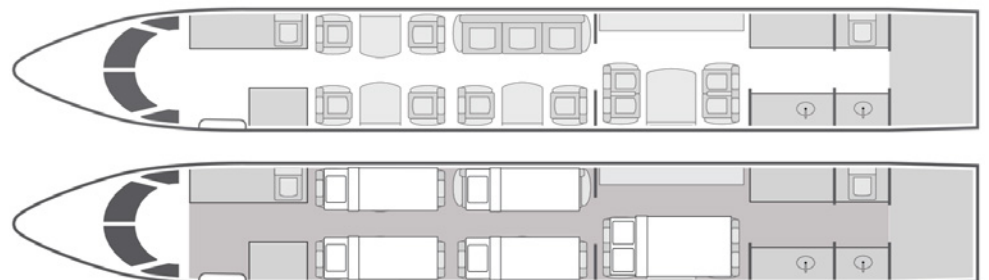

# Gulfstream GIV-SP

13  
Passengers

Onboard Wi-Fi

California, USA  
Home Base

- + 13 passenger seating configuration with forward four-place club seating, mid-cabin three-place divan opposite two-place club seating, and aft cabin four-place conference table
- + Cabin features a 2020 refurbished interior
- + Equipped with complimentary domestic Wi-Fi
- + Entertainment system with DVD/CD player and iPod connectivity
- + Airshow with dual cabin monitors
- + Sleeps up to 6 passengers
- + Full aft galley with oven and microwave
- + **360 Aircraft Cabin Tour**

YOM/Year of Refurbishment	2002/2020
Wi-Fi	Domestic + International
Beds	5
Lavatories	2
Cabin Height/Length/Width	6'2" x 45'1" x 7'4"
Range	4,200 NM

Sleeps up to six

Operated by Western Air Charter Inc, DBA Jet Edge International. AOC #W6JA769L