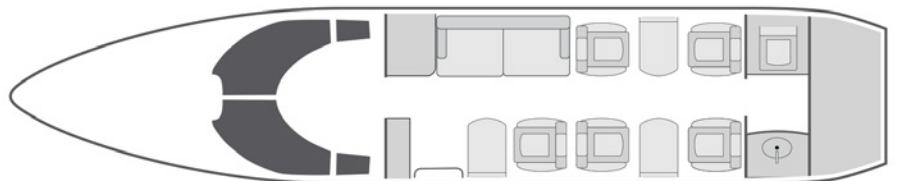

JET EDGE

818.442.0096

sales@flyjetedge.com

Learjet 60XR

7

Passengers

Onboard Wi-Fi

Florida, USA

Home Base

- + Cabin features 5 all-leather executive seats and forward 2-place divan
- + Complimentary domestic Wi-Fi
- + Cabin monitor with DVD and Airshow
- + Flight phone
- + MedAir emergency medical kit
- + Aft belted lavatory

YOM	2009
Wi-Fi	Domestic
Lavatories	1
Cabin Height/Length/Width	5'7" x 17'7" x 5'9"
Range	2,400 NM

Operated by JetSelect LLC, a Jet Edge family of companies. AOC #U5QA550L

flyjetedge.com