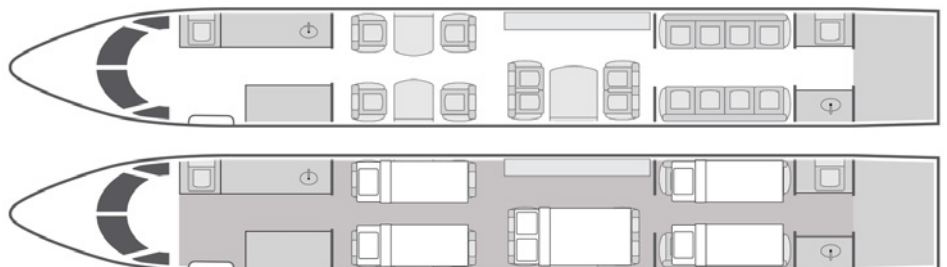

JET EDGE

818.442.0096

sales@flyjetedge.com

P L A T I N U M C O L L E C T I O N

Gulfstream G450

16

Passengers

Onboard Wi-Fi

New York, USA

Home Base

- + 2017 interior with forward 4-place club seating, mid cabin 4-place conference table, two aft 4-place divans
- + International satellite internet and complimentary domestic Wi-Fi
- + Dual 24" monitors with DVD and Airshow
- + Aft cabin converts into private stateroom
- + Full forward galley with oven and microwave
- + Forward and aft lavatories
- + Flight phone
- + MedAir emergency medical kit

YOM/Year of Refurbishment	2009/2017
Wi-Fi	Domestic + International
Beds	5
Lavatories	2
Cabin Height/Length/Width	6'2" x 45' x 7'3"
Range	4,300 NM

Sleeps up to six

Operated by JetSelect LLC, a Jet Edge family of companies. AOC #U5QA550L