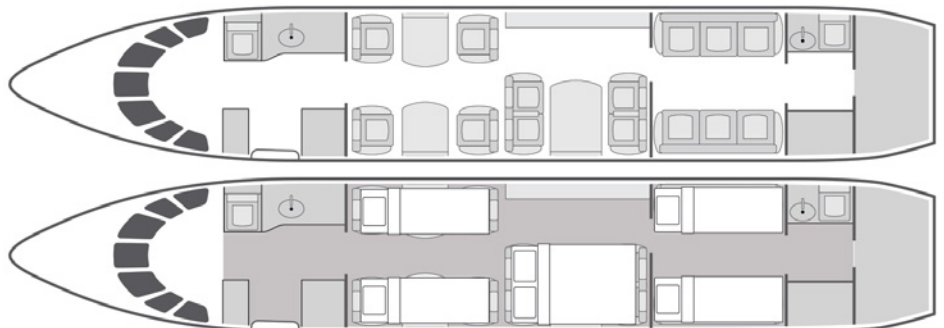

JET EDGE

818.442.0096

sales@flyjetedge.com

Falcon 900EX EASY

14
Passengers

Onboard Wi-Fi

Washington DC, USA
Home Base

- + Stunning 2018 interior featuring forward 4-place club seating, mid cabin 4-place conference table, 2 aft three-place divans
- + International satellite Wi-Fi, complimentary domestic Wi-Fi
- + Dual 24" Monitors with DVD and Airshow
- + Aft cabin converts into private stateroom
- + Forward galley with oven and microwave
- + Flight phone
- + Forward and aft lavatories
- + MedAir emergency medical kit

YOM/Year of Refurbishment	2005/2018
Wi-Fi	Domestic + International
Beds	5
Lavatories	2
Cabin Height/Length/Width	6'2" x 32'9" x 7'7"
Range	4,500 NM

Sleeps up to six

Operated by JetSelect LLC, a Jet Edge family of companies. AOC #U5QA550L