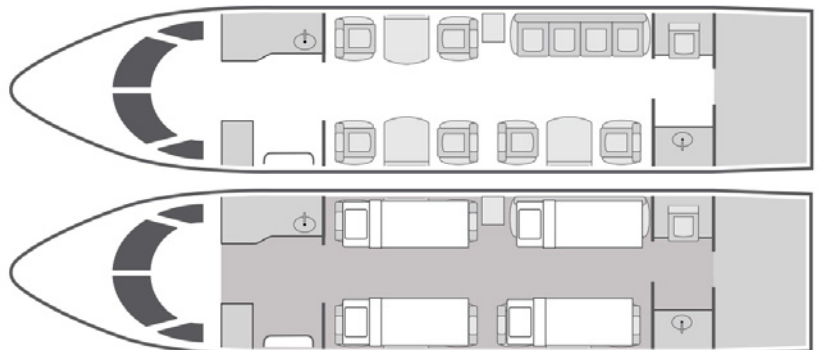

JET EDGE

818.442.0096

sales@flyjetedge.com

Challenger 605

10
Passengers

Onboard Wi-Fi

Georgia, USA
Home Base

- + 2014 aircraft with 6 club seats and aft 4-place divan
- + Complimentary domestic Wi-Fi
- + Dual 22" HD cabin monitors with Blu-ray and Airshow
- + Well-equipped forward galley with high-temp oven, microwave, chilled storage and coffee maker
- + Wireless flight phone
- + Aft lavatory
- + Cabin accessible luggage compartment

YOM	2014
Wi-Fi	Domestic
Beds	4
Lavatories	1
Cabin Height/Length/Width	6'1" x 28'4" x 8'2"
Range	4,000 NM

Sleeps up to four

flyjetedge.com