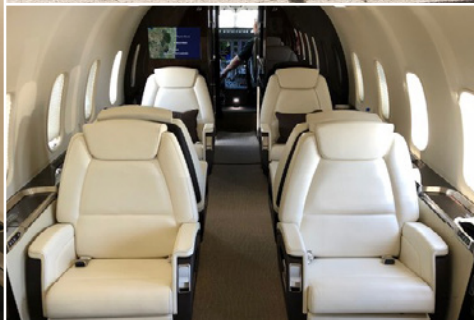

JET EDGE

818.442.0096

sales@flyjetedge.com

Challenger 350

8

Passengers

Onboard Wi-Fi

New York, USA

Home Base

- + Bright interior featuring 8 executive seats
- + 2015 aircraft with all-leather seating
- + Complimentary domestic Wi-Fi
- + Dual 15" monitors with DVD and Airshow
- + Flight phone
- + MedAir emergency medical kit
- + Forward galley with microwave

YOM	2015
Wi-Fi	Domestic
Lavatories	1
Cabin Height/Length/Width	6'1" x 25'2" x 7'2"
Range	3,300 NM

Operated by JetSelect LLC, a Jet Edge family of companies. AOC #U5QA550L

flyjetedge.com