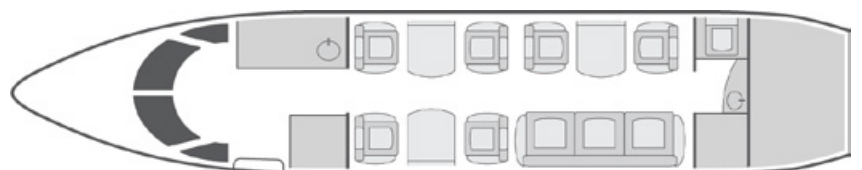

Florida, USA

Home Base

- + Factory-delivered 2020 aircraft with all-leather seating featuring 6 club seats and aft 3-place divan
- + High speed Ka-band international Wi-Fi
- + Entertainment system features dual HD cabin monitors with digital media server in addition to Apple TV and iPad
- + Forward galley with oven, microwave, chilled storage & coffee maker
- + Gulfstream Cabin Management System
- + Wireless flight phone
- + Aft lavatory

YOM	2020
Wi-Fi	Ka-Band High Speed Int'l
Beds	4
Lavatories	1
Cabin Height/Length/Width	6'3" x 26'0" x 7'2"
Range	3,600 NM

flyjetedge.com

Operated by Jet Edge, a JEI Holdings LLC company. AOC #W6JA769L