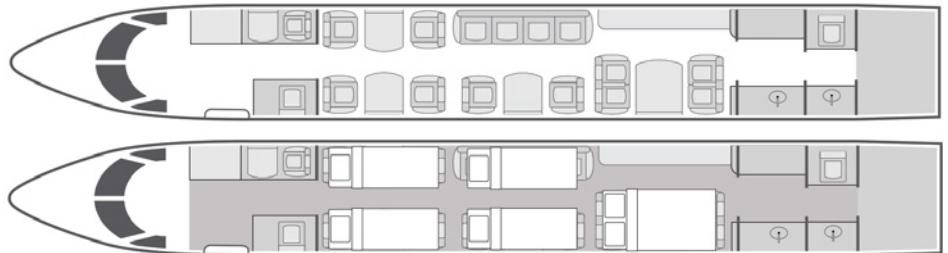

JET EDGE

818.442.0096

sales@flyjetedge.com

P L A T I N U M C O L L E C T I O N

Gulfstream GV

14

Passengers

Onboard Wi-Fi

New York, USA

Home Base

- + Executive 14 passenger 2016 upgraded interior featuring: forward four-place forward club seating, mid-cabin four place divan opposite two-place club seating, and an aft four-place adjustable height conference group opposite credenza
- + High-speed Ku-band wireless worldwide data connection
- + HD cabin monitors, personal seat monitors Blu-ray/DVD/CD player with DirecTV receiver
- + Full service aft galley with microwave & high-temp convection oven, & dual coffeemakers
- + Forward crew lavatory and full aft passenger lavatory
- + Forward enclosed crew rest area
- + Cabin LED upwash and downwash lighting
- + In-flight camera system with Airshow
- + Sleeps up to six passengers
- + **360 Aircraft Cabin Tour**

YOM/Year of Refurb.	2001/2019
Beds	5
Lavatories	2
Wi-Fi	International
Range	3,900 NM
Cabin Height	6'0"
Cabin Length	42'6"
Cabin Width	6'9"

Sleeps up to six

flyjetedge.com