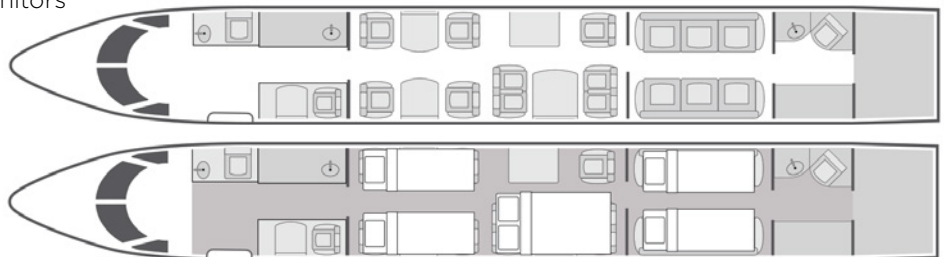

JET EDGE

818.442.0096

sales@flyjetedge.com

P L A T I N U M C O L L E C T I O N

Global Express XRS

15
Passengers

Onboard Wi-Fi

New York, USA
Home Base

- + 15 passenger layout with forward 4-place club seating, mid cabin 4-place conference group opposite VIP seat with workstation, aft dual 3-place berthing divans
- + 2010 model aircraft with a 2018 upgraded interior
- + Equipped with Ka-band high-speed international wireless data
- + Complimentary domestic Wi-Fi
- + Full service forward galley with microwave, high-temp oven, and espresso machine
- + iPod controls at every seat for cabin and entertainment system
- + Aft cabin private stateroom with king or full-size berthing divans
- + DVD players, personal screens and cabin monitors
- + Full size aft lavatory & forward crew lavatory
- + Enclosed forward crew area
- + **360 Aircraft Cabin Tour**

YOM/Year of Refurb.	2010/2018
Beds	5
Lavatories	2
Wi-Fi	Ka-Band High Speed
Range	6,390 NM
Cabin Height	6'3"
Cabin Length	48'4"
Cabin Width	8'2"

Sleeps up to six

flyjetedge.com