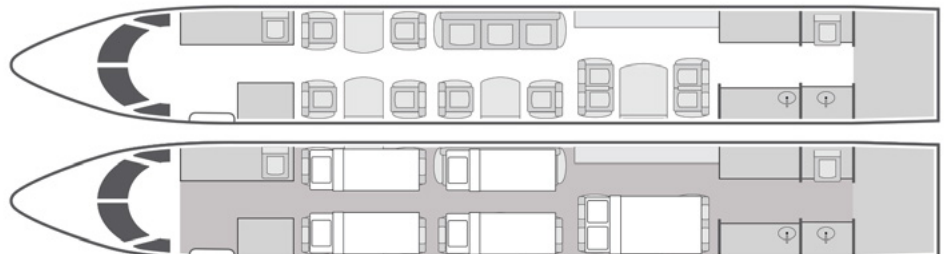

Gulfstream GIV-SP

13

Passengers

Onboard Wi-Fi

California, USA

Home Base

- + 13-passenger seating with forward 4-place club seating, mid-cabin 3-place divan opposite 2-place club seating, and aft cabin 4-place conference table
- + 2016 upgraded interior
- + Equipped with complimentary domestic Wi-Fi
- + International Wi-Fi with associated fees
- + Entertainment system with DVD/CD player
- + Airshow with cabin monitors
- + Full aft galley with microwave and oven
- + Satellite phone system
- + Sleeps up to 6 passengers
- + Forward and aft lavatories

Beds	5
Lavatories	2
Wi-Fi	Yes
Range	4,200 NM
Cabin Height	6'2"
Cabin Length	45'1"
Cabin Width	7'4"

Sleeps up to six